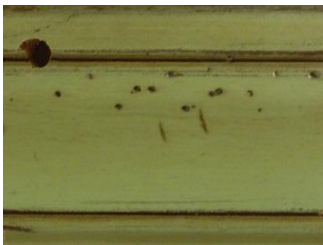

Painter's Ridge Furniture

Finishes: 12/01/2015: (plus 10% for heavy distressing)

Ridge Chestnut

Artisan Natural

Autumn Maple

Painter's Black

English Pine

Canvas White

Impressionist Cream Yellow

French Blue

Palette Red

Paris Green

Normandy Sand

Artist Buttercream

Watercolor Blue

London Gray