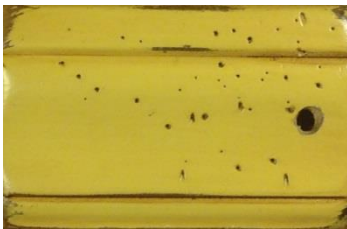

Painter's Ridge Furniture

Finishes: 12/01/2015: (plus 10% for heavy distressing)

Ridge Chestnut

Artisan Natural

Autumn Maple

Painter's Black

English Pine

Canvas White

Impressionist Cream Yellow

French Blue

Palette Red

Paris Green

Normandy Sand

Artist Buttercream

Watercolor Blue

London Gray