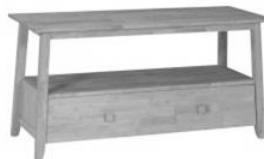

# Painter's Ridge Furniture

**7610**  
57" Wide TV Stand w/Two Doors & Shelves  
57x18x26H

**7650**  
Mission Entertainment Stand  
56x18x30H

**7690**  
Entertainment Center  
54x18x35H

**7620**  
TV Stand w/ Two Drawers and Adj.  
Shelves  
48x18x30H